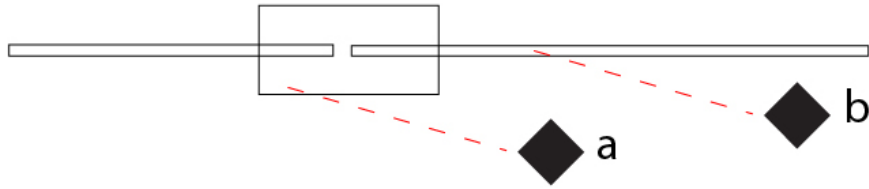

SPILO 2 ROD RECESSED

D46029-

PROJECT
TYPE
SPECIFIER
QUANTITY
DATE

D