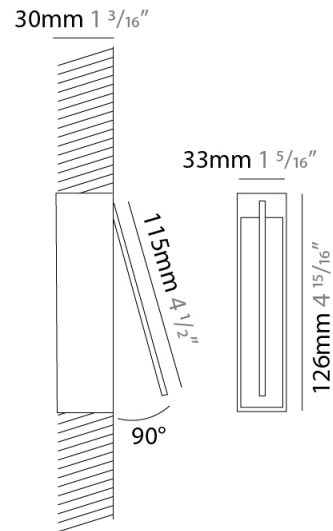

GENERAL

Series: Spillo
 Subseries: Spillo 1 Rod
 Brand: Icone
 Division: Design
 Mounting Type: Recessed
 Mounting Location: Wall
 Subcategory: Ambient

PHYSICAL

Shape: Rectangle
 Width (mm): 33
 Width (in): 1 ⁵/₁₆
 Height (mm): 126
 Height (in): 4 ¹⁵/₁₆
 Min. Recessing Depth (mm): 30
 Min. Recessing Depth (in): 1 ³/₁₆
 Light Distribution: Adjustable
[Fixture Finish: WHI / BLK / CHR / BGD](#)
 Fixture Material: Brass

LED

[Color Temperature \(°K\): 2700 / 3000](#)
 Nominal Lumen (lm): 110
 CRI: >90 CRI
 Lamp Life (hrs): 50000

OPTICAL

Adjustability: Tilt 120°

RATINGS AND CERTIFICATIONS

Certified By: Certified for North American Standards
 IP rating: IP20

GENERAL

Series: Spillo
 Subseries: Spillo 1 Rod
 Brand: Icone
 Division: Design
 Mounting Type: Recessed
 Mounting Location: Wall
 Subcategory: Ambient

PHYSICAL

Shape: Rectangle
 Width (mm): 33
 Width (in): 1 ⁵/₁₆
 Height (mm): 226
 Height (in): 8 ⁷/₈
 Min. Recessing Depth (mm): 30
 Min. Recessing Depth (in): 1 ³/₁₆
 Light Distribution: Adjustable
[Fixture Finish: WHI / BLK / CHR / BGD](#)
 Fixture Material: Brass