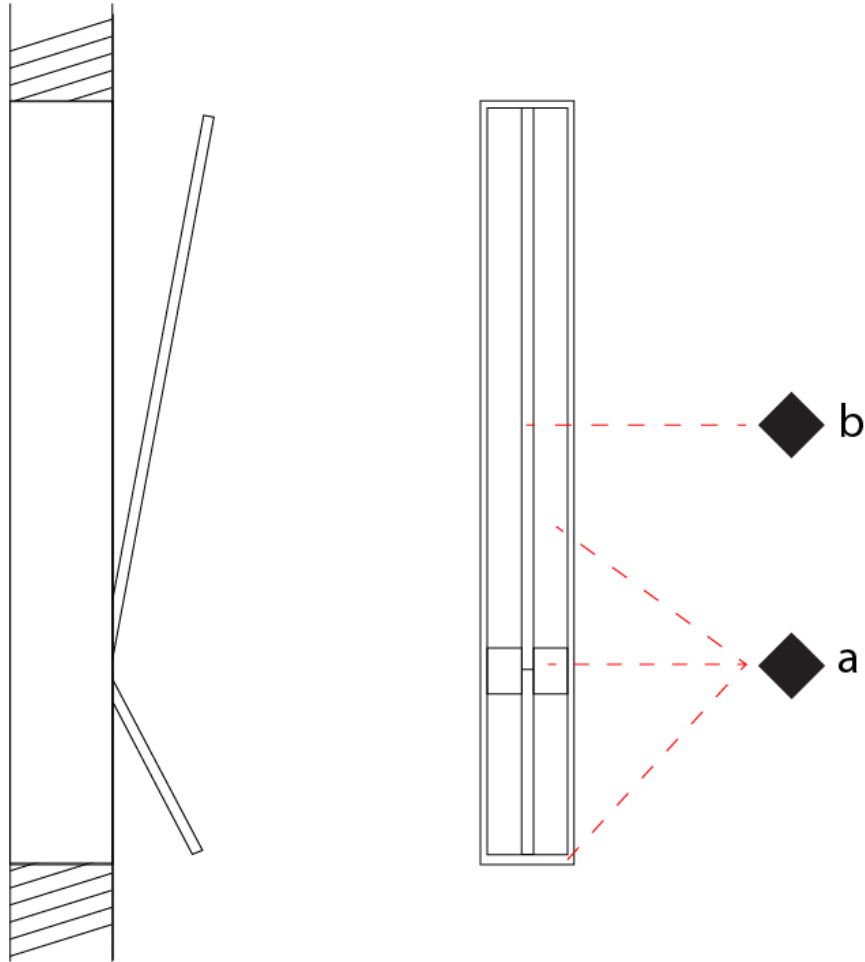

SPILLO 2 ROD RECESSED

D46027-

PROJECT
TYPE
SPECIFIER
QUANTITY
DATE

D