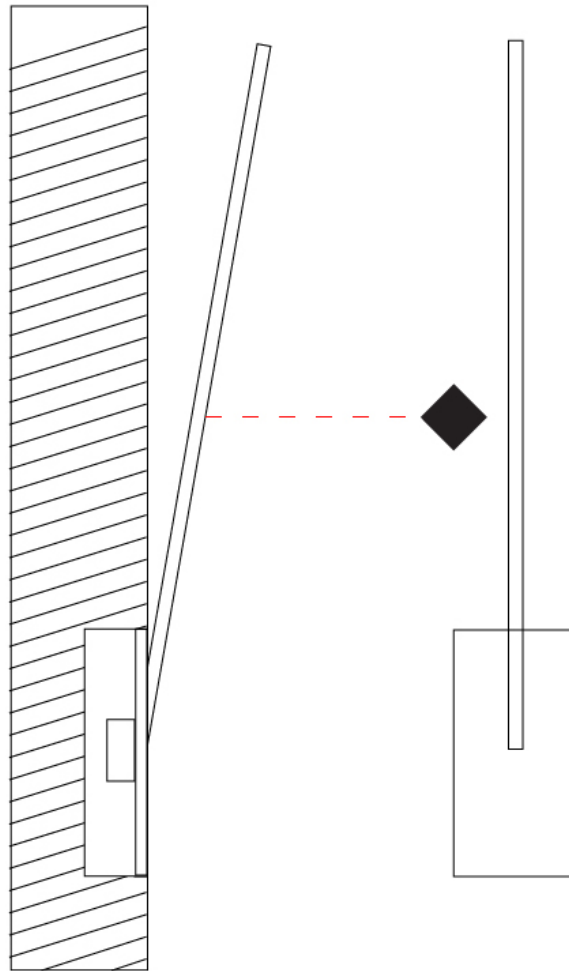

SPILLO 1 ROD RECESSED

D46014-

PROJECT _____

TYPE _____

SPECIFIER _____

QUANTITY _____

DATE _____

D