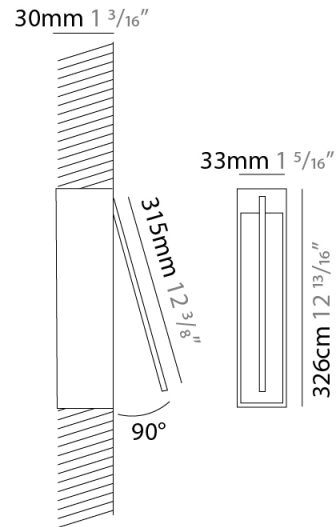

PROJECT
TYPE
SPECIFIER
QUANTITY
DATE

SPILLO 1 ROD RECESSED

D46005- -
base number   Color   Finish
                         Temperature   Options

1. To build a product code in our configurator select the specify button on the base model # product page
2. To build a manual product code on this datasheet choose from the options listed below in blue font and add the suffix to the base model #

GENERAL

Series: Spillo
Subseries: Spillo 1 Rod
Brand: Icone
Division: Design
Mounting Type: Recessed
Mounting Location: Wall
Subcategory: Ambient

PHYSICAL

Shape: Rectangle
Width (mm): 33
Width (in): 1 ⁵/₁₆
Height (mm): 326
Height (in): 12 ¹³/₁₆
Min. Recessing Depth (mm): 30
Min. Recessing Depth (in): 1 ³/₁₆
Light Distribution: Adjustable
Fixture Finish: WHI / BLK / CHR / BGD
Fixture Material: Brass

ELECTRICAL

Lamp Type: LED
Total Output Wattage (W): 3.96
Dimming: 0-10V Dimming
Driver Included: No
Driver Location: Remote
Driver Type: Constant Voltage - 120 / 277Vac
Driver Class: Class 2
Input Voltage (V): 120 - 277
Output Voltage (V): 12
Upon Request: (Not included, see components) 0-10Vdc dimming / 277Vac

LED

Color Temperature (°K): 2700 / 3000
Nominal Lumen (lm): 330
CRI: >90 CRI
Lamp Life (hrs): 50000

OPTICAL

Adjustability: Tilt 120°

RATINGS AND CERTIFICATIONS

Certified By: Certified for North American Standards
IP rating: IP20