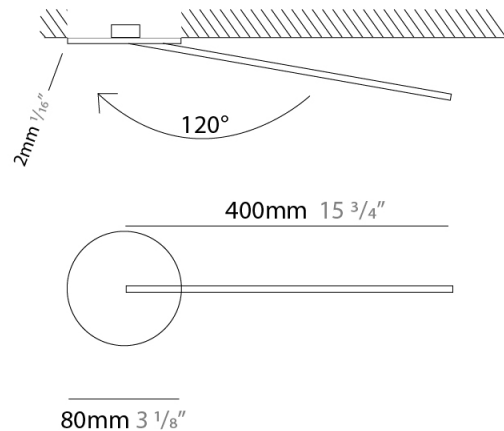

LED

Color Temperature (°K): 2700 / 3000
 Nominal Lumen (lm): 440
 CRI: >90 CRI
 Lamp Life (hrs): 50000

OPTICAL

Adjustability: Tilt 120°

RATINGS AND CERTIFICATIONS

Certified By: Certified for North American Standards
 IP rating: IP20