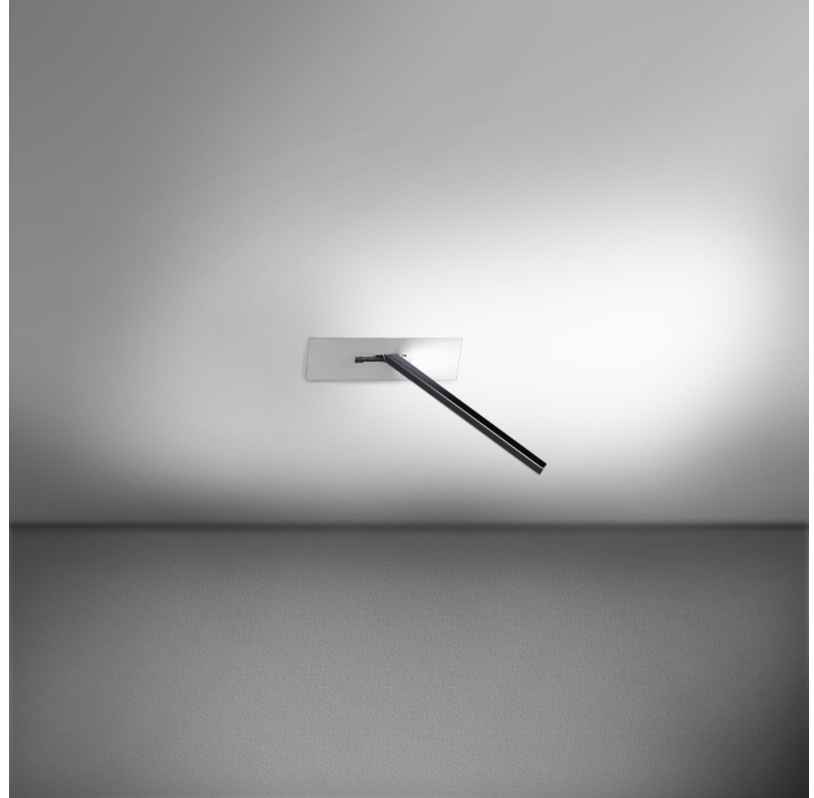

PROJECT	_____
TYPE	_____
SPECIFIER	_____
QUANTITY	_____
DATE	_____

SPILLO 1 ROD RECESSED

D46012- _____ - _____
base number   Color   Finish
                         Temperature   Options

1. To build a product code in our configurator select the specify button on the base model # product page
2. To build a manual product code on this datasheet choose from the options listed below in blue font and add the suffix to the base model #

GENERAL

Series: Spillo
Subseries: Spillo 1 Rod
Brand: Icone
Division: Design
Mounting Type: Recessed
Mounting Location: Wall
Subcategory: Ambient

PHYSICAL

Shape: Rectangle
Width (mm): 50
Width (in): 1 15/16
Height (mm): 200
Height (in): 7 7/8
Light Distribution: Adjustable
Fixture Finish: WHI / BLK / CHR / BGD
Fixture Material: Brass

ELECTRICAL

Lamp Type: LED
Total Output Wattage (W): 2.64
Dimming: 0-10V Dimming
Driver Included: No
Driver Location: Remote
Driver Type: Constant Voltage - 120 / 277Vac
Driver Class: Class 2
Input Voltage (V): 120 - 277
Output Voltage (V): 12
Upon Request: (Not included, see components) 0-10Vdc dimming / 277Vac

LED

Color Temperature (°K): 2700 / 3000
Nominal Lumen (lm): 220
CRI: >90 CRI
Lamp Life (hrs): 50000

OPTICAL

Adjustability: Tilt 120°

RATINGS AND CERTIFICATIONS

Certified By: Certified for North American Standards
IP rating: IP20