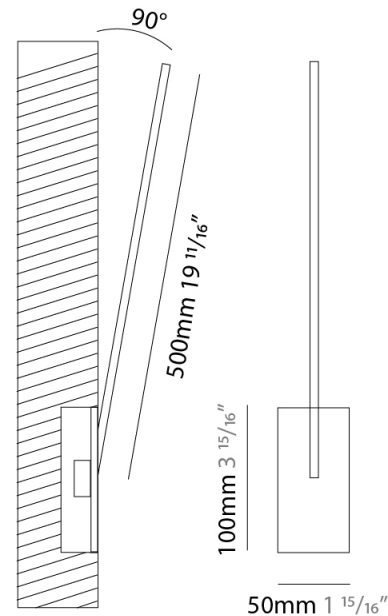

PROJECT
TYPE
SPECIFIER
QUANTITY
DATE

SPILLO 1 ROD RECESSED

D46015- -
base number   Color   Finish
                         Temperature   Options

1. To build a product code in our configurator select the specify button on the base model # product page
2. To build a manual product code on this datasheet choose from the options listed below in blue font and add the suffix to the base model #

GENERAL

Series: Spillo
Subseries: Spillo 1 Rod
Brand: Icone
Division: Design
Mounting Type: Recessed
Mounting Location: Wall
Subcategory: Ambient

PHYSICAL

Shape: Rectangle
Width (mm): 50
Width (in): 1 15/16
Height (mm): 500
Height (in): 19 11/16
Light Distribution: Adjustable
Fixture Finish: WHI / BLK / CHR / BGD
Fixture Material: Brass

ELECTRICAL

Lamp Type: LED
Total Output Wattage (W): 6.6
Dimming: 0-10V Dimming
Driver Included: No
Driver Location: Remote
Driver Type: Constant Voltage - 120Vac
Driver Class: Class 2
Input Voltage (V): 120
Output Voltage (V): 12
Upon Request: (Not included, see components) 0-10Vdc dimming / 277Vac

LED

Color Temperature (°K): 2700 / 3000
Nominal Lumen (lm): 550
CRI: >90 CRI
Lamp Life (hrs): 50000

OPTICAL

Adjustability: Tilt 120°

RATINGS AND CERTIFICATIONS

Certified By: Certified for North American Standards
IP rating: IP20