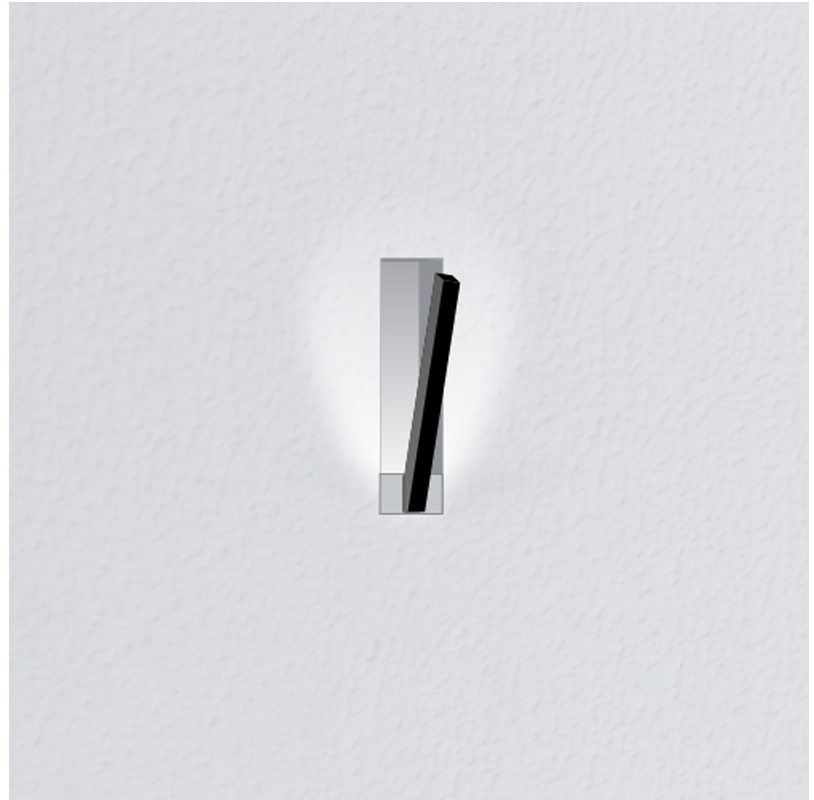

PROJECT
TYPE
SPECIFIER
QUANTITY
DATE

SPILLO 1 ROD RECESSED

D46003- -

base number   Color   Finish
Temperature   Options

1. To build a product code in our configurator select the specify button on the base model # product page
2. To build a manual product code on this datasheet choose from the options listed below in blue font and add the suffix to the base model #

GENERAL

Series: Spillo
Subseries: Spillo 1 Rod
Brand: Icone
Division: Design
Mounting Type: Recessed
Mounting Location: Wall
Subcategory: Ambient

PHYSICAL

Shape: Rectangle
Width (mm): 33
Width (in): 1 ⁵/₁₆
Height (mm): 126
Height (in): 4 ¹⁵/₁₆
Min. Recessing Depth (mm): 30
Min. Recessing Depth (in): 1 ³/₁₆
Light Distribution: Adjustable
[Fixture Finish: WHI / BLK / CHR / BGD](#)
Fixture Material: Brass

ELECTRICAL

Lamp Type: LED
Total Output Wattage (W): 1.32
Dimming: 0-10V Dimming
Driver Included: No
Driver Location: Remote
Driver Type: Constant Voltage - 120 / 277Vac
Driver Class: Class 2
Input Voltage (V): 120 - 277
Output Voltage (V): 12
Upon Request: (Not included, see components) 0-10Vdc dimming / 277Vac

LED

[Color Temperature (°K): 2700 / 3000](#)
Nominal Lumen (lm): 110
CRI: >90 CRI
Lamp Life (hrs): 50000

OPTICAL

Adjustability: Tilt 120°

RATINGS AND CERTIFICATIONS

Certified By: Certified for North American Standards
IP rating: IP20