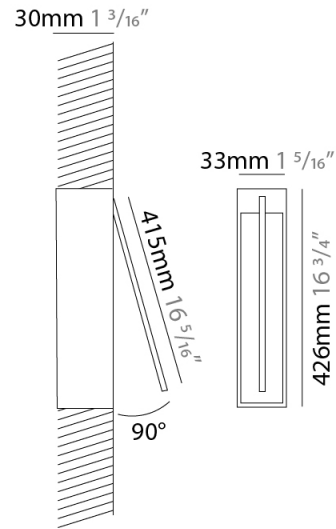

SPILLO 1 ROD RECESSED

D46006- -

base number
Color   Finish
Temperature   Options

1. To build a product code in our configurator select the specify button on the base model # product page
2. To build a manual product code on this datasheet choose from the options listed below in blue font and add the suffix to the base model #

GENERAL

Series: Spillo
Subseries: Spillo 1 Rod
Brand: Icone
Division: Design
Mounting Type: Recessed
Mounting Location: Wall
Subcategory: Ambient

PHYSICAL

Shape: Rectangle
Width (mm): 33
Width (in): 1 ⁵/₁₆
Height (mm): 426
Height (in): 16 ³/₄
Min. Recessing Depth (mm): 30
Min. Recessing Depth (in): 1 ³/₁₆
Light Distribution: Adjustable
Fixture Finish: WHI / BLK / CHR / BGD
Fixture Material: Brass

ELECTRICAL

Lamp Type: LED
Total Output Wattage (W): 4.8
Dimming: 0-10V Dimming
Driver Included: No
Driver Location: Remote
Driver Type: Constant Voltage - 120Vac
Driver Class: Class 2
Input Voltage (V): 120
Output Voltage (V): 12
Upon Request: (Not included, see components) 0-10Vdc dimming / 277Vac

LED

Color Temperature (°K): 2700 / 3000
Nominal Lumen (lm): 440
CRI: >90 CRI
Lamp Life (hrs): 50000

OPTICAL

Adjustability: Tilt 120°

RATINGS AND CERTIFICATIONS

Certified By: Certified for North American Standards
IP rating: IP20

PROJECT
TYPE
SPECIFIER
QUANTITY
DATE