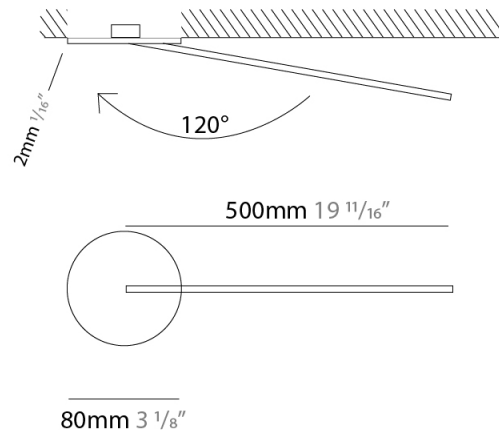

PROJECT	_____
TYPE	_____
SPECIFIER	_____
QUANTITY	_____
DATE	_____

SPILLO 1 ROD RECESSED

D46023- _____ - _____
base number   Color   Finish
                         Temperature   Options

1. To build a product code in our configurator select the specify button on the base model # product page
2. To build a manual product code on this datasheet choose from the options listed below in blue font and add the suffix to the base model #

GENERAL

Series: Spillo
Subseries: Spillo 1 Rod
Brand: Icone
Division: Design
Mounting Type: Recessed
Mounting Location: Wall
Subcategory: Ambient

PHYSICAL

Shape: Rectangle
Width (mm): 50
Width (in): 1 ¹⁵/₁₆
Height (mm): 500
Height (in): 19 ¹¹/₁₆
Light Distribution: Adjustable
Fixture Finish: WHI / BLK / CHR / BGD
Fixture Material: Brass

ELECTRICAL

Lamp Type: LED
Total Output Wattage (W): 6.6
Dimming: 0-10V Dimming
Driver Included: No
Driver Location: Remote
Driver Type: Constant Voltage - 120Vac
Driver Class: Class 2
Input Voltage (V): 120
Output Voltage (V): 12
Upon Request: (Not included, see components) 0-10Vdc dimming / 277Vac

LED

Color Temperature (°K): 2700 / 3000
Nominal Lumen (lm): 550
CRI: >90 CRI
Lamp Life (hrs): 50000

OPTICAL

Adjustability: Tilt 120°

RATINGS AND CERTIFICATIONS

Certified By: Certified for North American Standards
IP rating: IP20