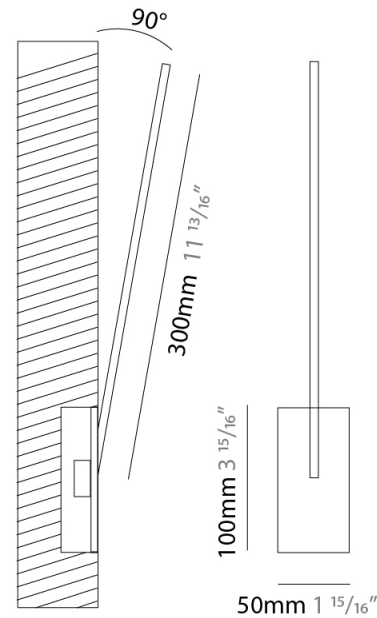

PROJECT	_____
TYPE	_____
SPECIFIER	_____
QUANTITY	_____
DATE	_____

SPILLO 1 ROD RECESSED

D46013- _____ - _____
base number   Color   Finish
                          Temperature   Options

1. To build a product code in our configurator select the specify button on the base model # product page
2. To build a manual product code on this datasheet choose from the options listed below in blue font and add the suffix to the base model #

GENERAL

Series: Spillo
Subseries: Spillo 1 Rod
Brand: Icone
Division: Design
Mounting Type: Recessed
Mounting Location: Wall
Subcategory: Ambient

PHYSICAL

Shape: Rectangle
Width (mm): 50
Width (in): 1 15/16
Height (mm): 300
Height (in): 11 13/16
Light Distribution: Adjustable
Fixture Finish: WHI / BLK / CHR / BGD
Fixture Material: Brass

ELECTRICAL

Lamp Type: LED
Total Output Wattage (W): 3.96
Dimming: 0-10V Dimming
Driver Included: No
Driver Location: Remote
Driver Type: Constant Voltage - 120 / 277Vac
Driver Class: Class 2
Input Voltage (V): 120 - 277
Output Voltage (V): 12
Upon Request: (Not included, see components) 0-10Vdc dimming / 277Vac

LED

Color Temperature (°K): 2700 / 3000
Nominal Lumen (lm): 330
CRI: >90 CRI
Lamp Life (hrs): 50000

OPTICAL

Adjustability: Tilt 120°

RATINGS AND CERTIFICATIONS

Certified By: Certified for North American Standards
IP rating: IP20