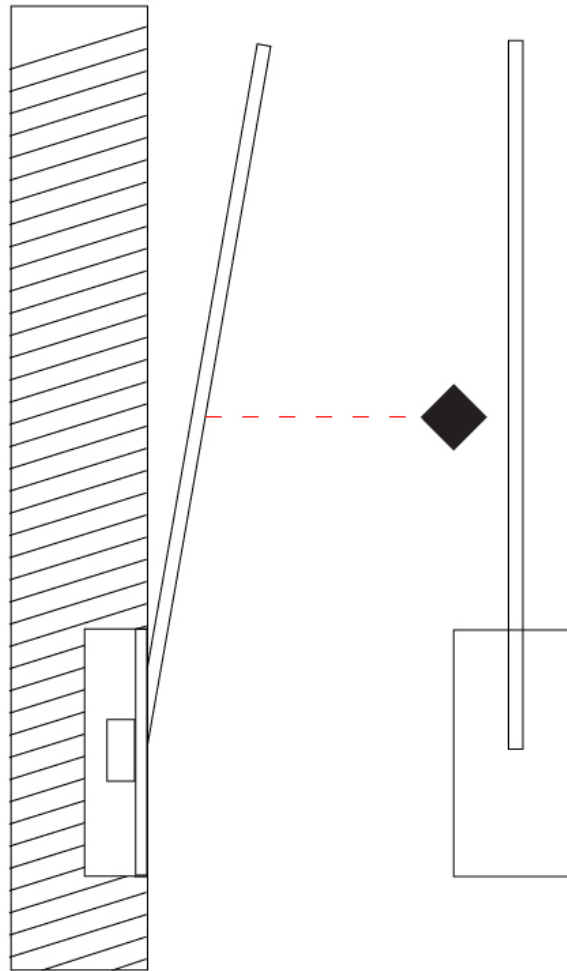

SPILLO 1 ROD RECESSED

D46015-

PROJECT

TYPE

SPECIFIER

QUANTITY

DATE

D