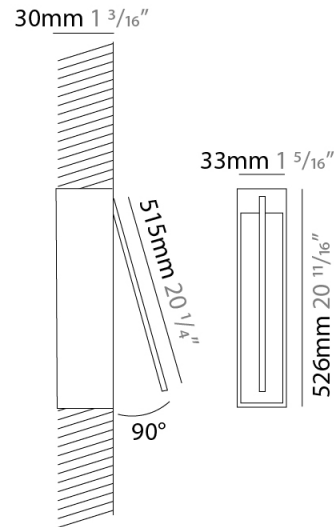

PROJECT
TYPE
SPECIFIER
QUANTITY
DATE

SPILLO 1 ROD RECESSED

D46007- -

base number   Color   Finish
Temperature   Options

1. To build a product code in our configurator select the specify button on the base model # product page
2. To build a manual product code on this datasheet choose from the options listed below in blue font and add the suffix to the base model #

GENERAL

Series: Spillo
Subseries: Spillo 1 Rod
Brand: Icone
Division: Design
Mounting Type: Recessed
Mounting Location: Wall
Subcategory: Ambient

PHYSICAL

Shape: Rectangle
Width (mm): 33
Width (in): 1 ⁵/₁₆
Height (mm): 526
Height (in): 20 ¹¹/₁₆
Min. Recessing Depth (mm): 30
Min. Recessing Depth (in): 1 ³/₁₆
Light Distribution: Adjustable
Fixture Finish: WHI / BLK / CHR / BGD
Fixture Material: Brass

ELECTRICAL

Lamp Type: LED
Total Output Wattage (W): 6.6
Dimming: 0-10V Dimming
Driver Included: No
Driver Location: Remote
Driver Type: Constant Voltage - 120 / 277Vac
Driver Class: Class 2
Input Voltage (V): 120 - 277
Output Voltage (V): 12
Upon Request: (Not included, see components) 0-10Vdc dimming / 277Vac

LED

Color Temperature (°K): 2700 / 3000
Nominal Lumen (lm): 550
CRI: >90 CRI
Lamp Life (hrs): 50000

OPTICAL

Adjustability: Tilt 120°

RATINGS AND CERTIFICATIONS

Certified By: Certified for North American Standards
IP rating: IP20