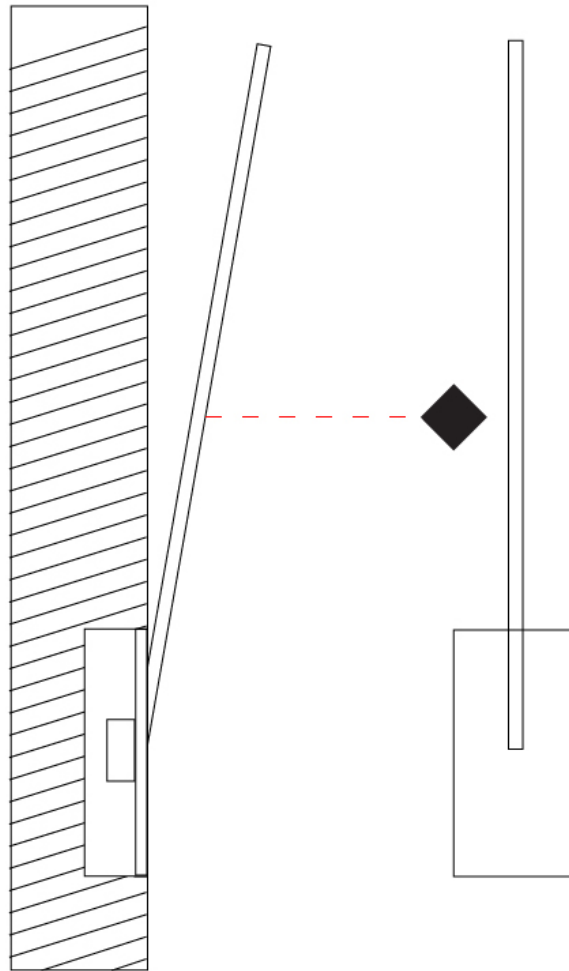

SPILLO 1 ROD RECESSED

D46016-

PROJECT _____

TYPE _____

SPECIFIER _____

QUANTITY _____

DATE _____

D