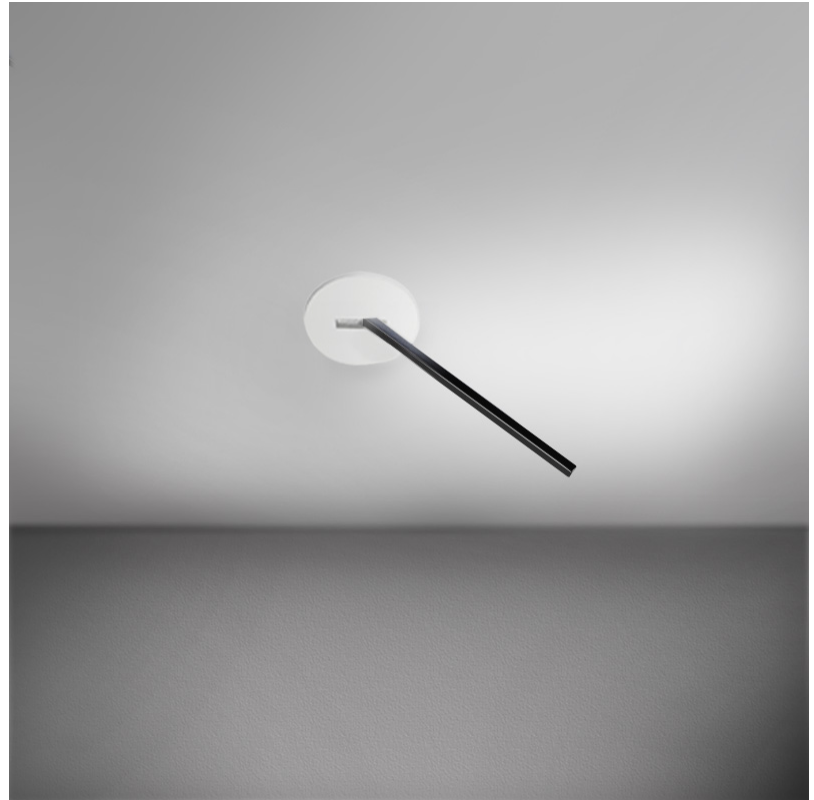

PROJECT
TYPE
SPECIFIER
QUANTITY
DATE

SPILLO 1 ROD RECESSED

D46021- -
base number   Color   Finish
                          Temperature   Options

1. To build a product code in our configurator select the specify button on the base model # product page
2. To build a manual product code on this datasheet choose from the options listed below in blue font and add the suffix to the base model #

GENERAL

Series: Spillo
Subseries: Spillo 1 Rod
Brand: Icone
Division: Design
Mounting Type: Recessed
Mounting Location: Wall
Subcategory: Ambient

PHYSICAL

Shape: Rectangle
Width (mm): 50
Width (in): 1 ¹⁵/₁₆
Height (mm): 300
Height (in): 11 ¹³/₁₆
Light Distribution: Adjustable
Fixture Finish: WHI / BLK / CHR / BGD
Fixture Material: Brass

ELECTRICAL

Lamp Type: LED
Total Output Wattage (W): 3.96
Dimming: 0-10V Dimming
Driver Included: No
Driver Location: Remote
Driver Type: Constant Voltage - 120 / 277Vac
Driver Class: Class 2
Input Voltage (V): 120 - 277
Output Voltage (V): 12
Upon Request: (Not included, see components) 0-10Vdc dimming / 277Vac

LED

Color Temperature (°K): 2700 / 3000
Nominal Lumen (lm): 330
CRI: >90 CRI
Lamp Life (hrs): 50000

OPTICAL

Adjustability: Tilt 120°

RATINGS AND CERTIFICATIONS

Certified By: Certified for North American Standards
IP rating: IP20