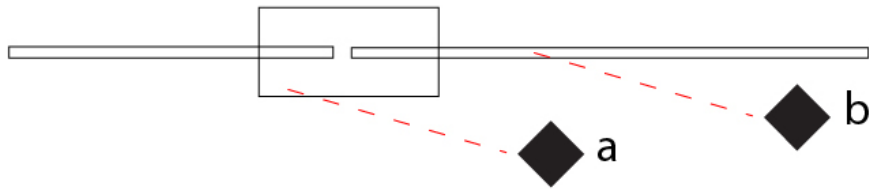

SPILO 2 ROD RECESSED

D46030-

PROJECT	_____
TYPE	_____
SPECIFIER	_____
QUANTITY	_____
DATE	_____

D