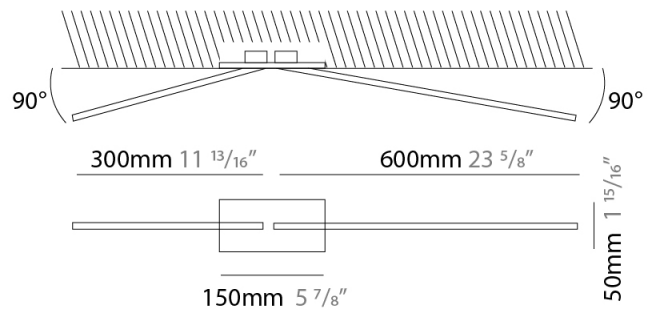

PROJECT	_____
TYPE	_____
SPECIFIER	_____
QUANTITY	_____
DATE	_____

SPILLO 2 ROD RECESSED

D46030- _____ - _____
base number   Color   Finish
                         Temperature   Options

1. To build a product code in our configurator select the specify button on the base model # product page
2. To build a manual product code on this datasheet choose from the options listed below in blue font and add the suffix to the base model #

GENERAL

Series: Spillo
Subseries: Spillo 2 Rod
Brand: Icone
Division: Design
Mounting Type: Recessed
Mounting Location: Ceiling
Subcategory: Ambient

PHYSICAL

Shape: Rectangle
Length (mm): 50
Length (in): 1 ¹⁵/₁₆
Width (mm): 900
Width (in): 35 ⁷/₁₆
Height (mm): 600
Height (in): 23 ⁵/₈
Light Distribution: Adjustable
Fixture Finish: WHI / BLK / CHR / BGD
Fixture Material: Brass

ELECTRICAL

Lamp Type: LED
Total Output Wattage (W): 11.88
Dimming: 0-10V Dimming
Driver Included: No
Driver Location: Remote
Driver Type: Constant Voltage - 120Vac
Driver Class: Class 2
Input Voltage (V): 120
Output Voltage (V): 12
Upon Request: (Not included, see components) 0-10Vdc dimming / 277Vac

LED

Color Temperature (°K): 2700 / 3000
Nominal Lumen (lm): 990
CRI: >90 CRI
Lamp Life (hrs): 50000

OPTICAL

Adjustability: Tilt 90°

RATINGS AND CERTIFICATIONS

Certified By: Certified for North American Standards
IP rating: IP20