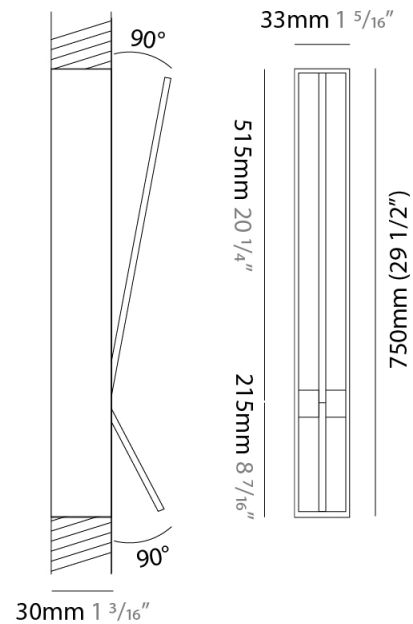

PROJECT	_____
TYPE	_____
SPECIFIER	_____
QUANTITY	_____
DATE	_____

SPILLO 2 ROD RECESSED

D46026- _____ - _____

base number   Color   Finish
_____   Temperature   Options

1. To build a product code in our configurator select the specify button on the base model # product page
2. To build a manual product code on this datasheet choose from the options listed below in blue font and add the suffix to the base model #

GENERAL

Series: Spillo
Subseries: Spillo 2 Rod
Brand: Icone
Division: Design
Mounting Type: Recessed
Mounting Location: Wall
Subcategory: Ambient

PHYSICAL

Shape: Rectangle
Width (mm): 33
Width (in): 1 ⁵/₁₆
Height (mm): 750
Height (in): 29 ¹/₂
Min. Recessing Depth (mm): 30
Min. Recessing Depth (in): 1 ³/₁₆
Light Distribution: Adjustable
Fixture Finish: WHI / BLK / CHR / BGD
Fixture Material: Brass

ELECTRICAL

Lamp Type: LED
Total Output Wattage (W): 9.24
Dimming: 0-10V Dimming
Driver Included: No
Driver Location: Remote
Driver Type: Constant Voltage - 120Vac
Driver Class: Class 2
Input Voltage (V): 120 - 277
Output Voltage (V): 12
Upon Request: (Not included, see components) 0-10Vdc dimming / 277Vac

LED

Color Temperature (°K): 2700 / 3000
Nominal Lumen (lm): 770
CRI: >90 CRI
Lamp Life (hrs): 50000

OPTICAL

Adjustability: Tilt 90°

RATINGS AND CERTIFICATIONS

Certified By: Certified for North American Standards
IP rating: IP20