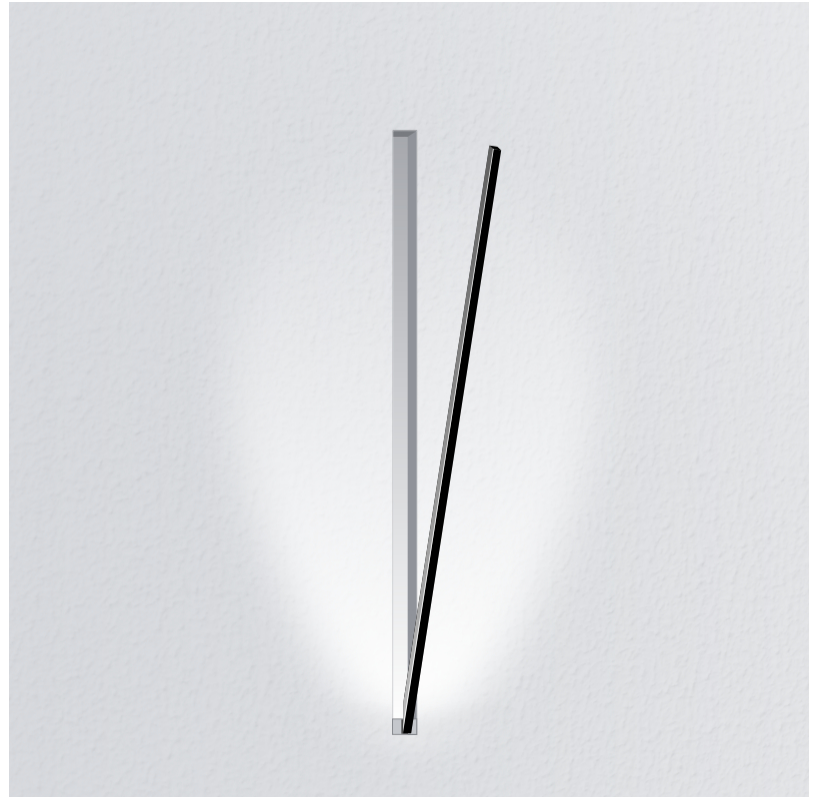

SPILLO 1 ROD RECESSED

D46009- -

base number
Color   Finish
Temperature   Options

1. To build a product code in our configurator select the specify button on the base model # product page
2. To build a manual product code on this datasheet choose from the options listed below in blue font and add the suffix to the base model #

GENERAL

Series: Spillo
Subseries: Spillo 1 Rod
Brand: Icone
Division: Design
Mounting Type: Recessed
Mounting Location: Wall
Subcategory: Ambient

PHYSICAL

Shape: Rectangle
Width (mm): 33
Width (in): 1 ⁵/₁₆
Height (mm): 826
Height (in): 32 ¹/₂
Min. Recessing Depth (mm): 30
Min. Recessing Depth (in): 1 ³/₁₆
Light Distribution: Adjustable
[Fixture Finish: WHI / BLK / CHR / BGD](#)
Fixture Material: Brass

ELECTRICAL

Lamp Type: LED
Total Output Wattage (W): 10.56
Dimming: 0-10V Dimming
Driver Included: No
Driver Location: Remote
Driver Type: Constant Voltage - 120Vac
Driver Class: Class 2
Input Voltage (V): 120
Output Voltage (V): 12
Upon Request: (Not included, see components) 0-10Vdc dimming / 277Vac

LED

[Color Temperature (°K): 2700 / 3000](#)
Nominal Lumen (lm): 880
CRI: >90 CRI
Lamp Life (hrs): 50000

OPTICAL

Adjustability: Tilt 120°

RATINGS AND CERTIFICATIONS

Certified By: Certified for North American Standards
IP rating: IP20

PROJECT
TYPE
SPECIFIER
QUANTITY
DATE