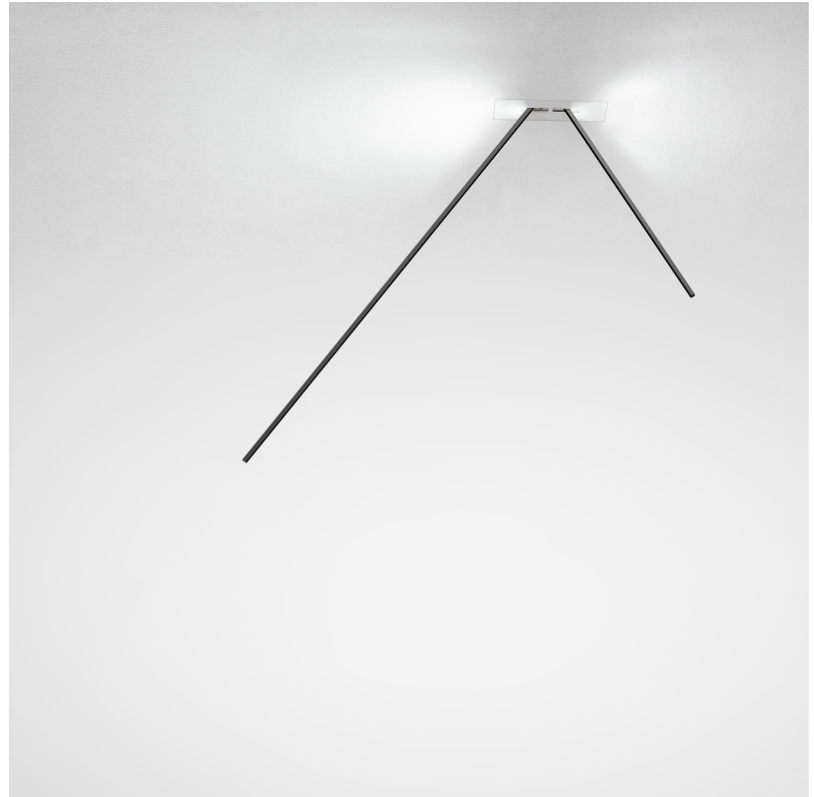

PROJECT	_____
TYPE	_____
SPECIFIER	_____
QUANTITY	_____
DATE	_____

SPILLO 2 ROD RECESSED

D46030- _____ - _____
base number   Color   Finish
                         Temperature   Options

1. To build a product code in our configurator select the specify button on the base model # product page
2. To build a manual product code on this datasheet choose from the options listed below in blue font and add the suffix to the base model #

GENERAL

Series: Spillo
Subseries: Spillo 2 Rod
Brand: Icone
Division: Design
Mounting Type: Recessed
Mounting Location: Ceiling
Subcategory: Ambient

PHYSICAL

Shape: Rectangle
Length (mm): 50
Length (in): 1 ¹⁵/₁₆
Width (mm): 900
Width (in): 35 ⁷/₁₆
Height (mm): 600
Height (in): 23 ⁵/₈
Light Distribution: Adjustable
Fixture Finish: WHI / BLK / CHR / BGD
Fixture Material: Brass

ELECTRICAL

Lamp Type: LED
Total Output Wattage (W): 11.88
Dimming: 0-10V Dimming
Driver Included: No
Driver Location: Remote
Driver Type: Constant Voltage - 120Vac
Driver Class: Class 2
Input Voltage (V): 120
Output Voltage (V): 12
Upon Request: (Not included, see components) 0-10Vdc dimming / 277Vac

LED

Color Temperature (°K): 2700 / 3000
Nominal Lumen (lm): 990
CRI: >90 CRI
Lamp Life (hrs): 50000

OPTICAL

Adjustability: Tilt 90°

RATINGS AND CERTIFICATIONS

Certified By: Certified for North American Standards
IP rating: IP20