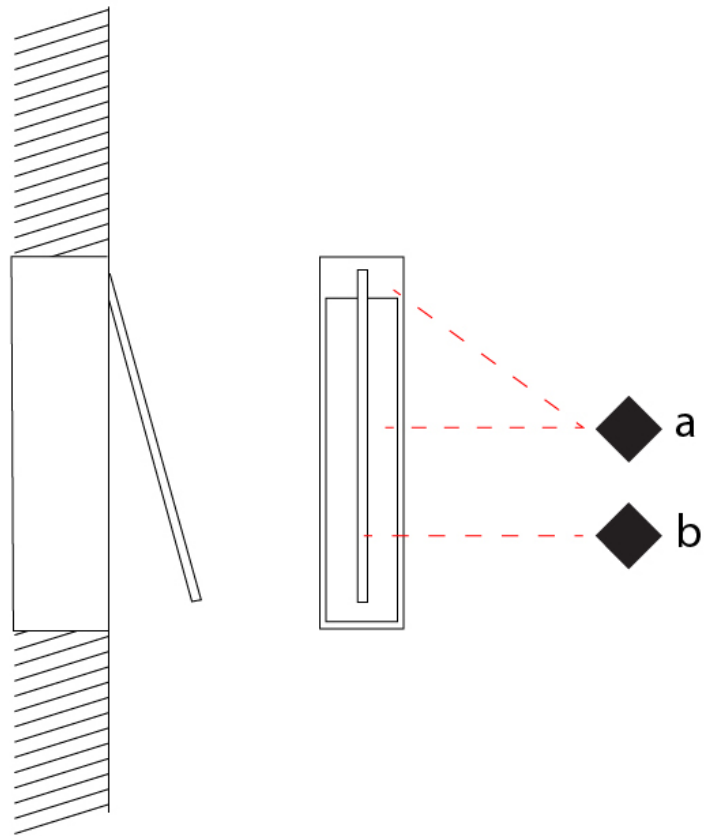

SPILLO 1 ROD RECESSED

D46003-

PROJECT

TYPE

SPECIFIER

QUANTITY

DATE

D