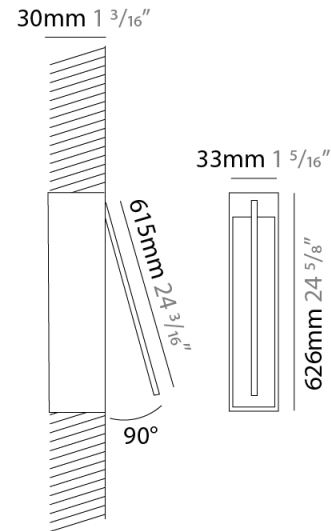

SPILLO 1 ROD RECESSED

D46008- -

base number
Color   Finish
Temperature   Options

1. To build a product code in our configurator select the specify button on the base model # product page
2. To build a manual product code on this datasheet choose from the options listed below in blue font and add the suffix to the base model #

GENERAL

Series: Spillo
Subseries: Spillo 1 Rod
Brand: Icone
Division: Design
Mounting Type: Recessed
Mounting Location: Wall
Subcategory: Ambient

PHYSICAL

Shape: Rectangle
Width (mm): 33
Width (in): 1 ⁵/₁₆
Height (mm): 626
Height (in): 24 ⁵/₈
Min. Recessing Depth (mm): 30
Min. Recessing Depth (in): 1 ³/₁₆
Light Distribution: Adjustable
[Fixture Finish: WHI / BLK / CHR / BGD](#)
Fixture Material: Brass

ELECTRICAL

Lamp Type: LED
Total Output Wattage (W): 7.92
Dimming: 0-10V Dimming
Driver Included: No
Driver Location: Remote
Driver Type: Constant Voltage - 120Vac
Driver Class: Class 2
Input Voltage (V): 120
Output Voltage (V): 12
Upon Request: (Not included, see components) 0-10Vdc dimming / 277Vac

LED

[Color Temperature (°K): 2700 / 3000](#)
Nominal Lumen (lm): 660
CRI: >90 CRI
Lamp Life (hrs): 50000

OPTICAL

Adjustability: Tilt 120°

RATINGS AND CERTIFICATIONS

Certified By: Certified for North American Standards
IP rating: IP20

PROJECT
TYPE
SPECIFIER
QUANTITY
DATE