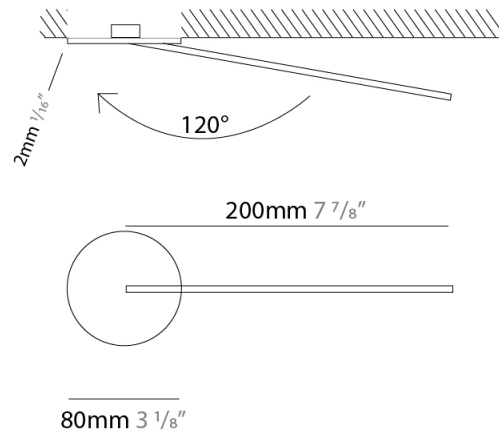

PROJECT	_____
TYPE	_____
SPECIFIER	_____
QUANTITY	_____
DATE	_____

SPILLO 1 ROD RECESSED

D46020- _____ - _____
base number   Color   Finish
                         Temperature   Options

1. To build a product code in our configurator select the specify button on the base model # product page
2. To build a manual product code on this datasheet choose from the options listed below in blue font and add the suffix to the base model #

GENERAL

Series: Spillo
Subseries: Spillo 1 Rod
Brand: Icone
Division: Design
Mounting Type: Recessed
Mounting Location: Wall
Subcategory: Ambient

PHYSICAL

Shape: Rectangle
Width (mm): 50
Width (in): 1 ¹⁵/₁₆
Height (mm): 200
Height (in): 7 ⁷/₈
Light Distribution: Adjustable
Fixture Finish: WHI / BLK / CHR / BGD
Fixture Material: Brass

ELECTRICAL

Lamp Type: LED
Total Output Wattage (W): 2.64
Dimming: 0-10V Dimming
Driver Included: No
Driver Location: Remote
Driver Type: Constant Voltage - 120 / 277Vac
Driver Class: Class 2
Input Voltage (V): 120 - 277
Output Voltage (V): 12
Upon Request: (Not included, see components) 0-10Vdc dimming / 277Vac

LED

Color Temperature (°K): 2700 / 3000
Nominal Lumen (lm): 220
CRI: >90 CRI
Lamp Life (hrs): 50000

OPTICAL

Adjustability: Tilt 120°

RATINGS AND CERTIFICATIONS

Certified By: Certified for North American Standards
IP rating: IP20