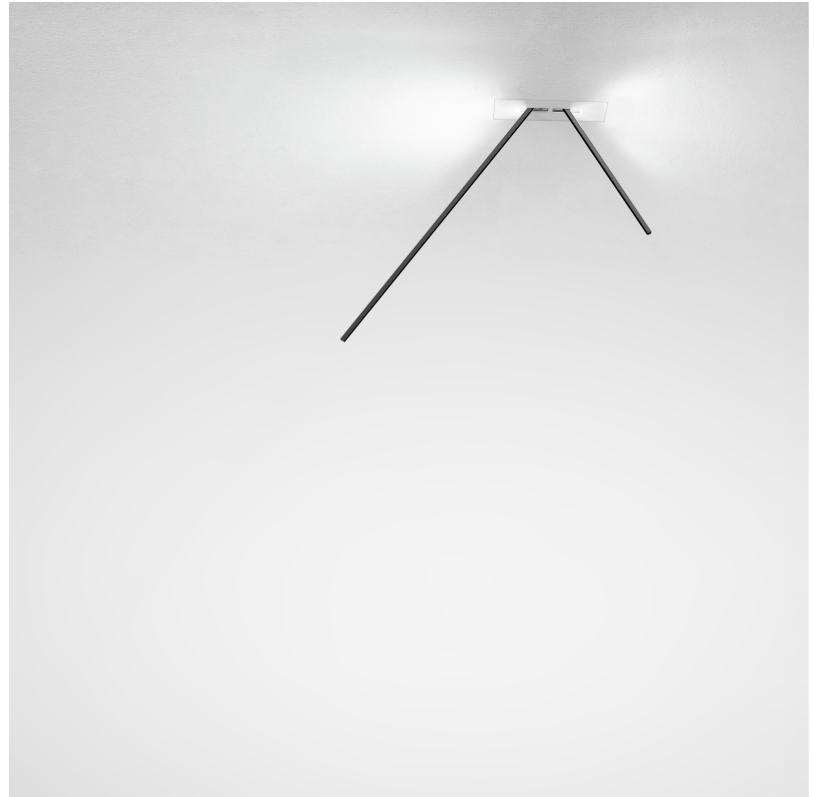

PROJECT	_____
TYPE	_____
SPECIFIER	_____
QUANTITY	_____
DATE	_____

SPILLO 2 ROD RECESSED

D46029- _____ - _____

base number   Color   Finish
Temperature   Options

1. To build a product code in our configurator select the specify button on the base model # product page
2. To build a manual product code on this datasheet choose from the options listed below in blue font and add the suffix to the base model #

GENERAL

Series: Spillo
Subseries: Spillo 2 Rod
Brand: Icone
Division: Design
Mounting Type: Recessed
Mounting Location: Ceiling
Subcategory: Ambient

PHYSICAL

Shape: Rectangle
Length (mm): 50
Length (in): 1 ¹⁵/₁₆
Width (mm): 600
Width (in): 23 ⁵/₆
Height (mm): 400
Height (in): 15 ³/₄
Light Distribution: Adjustable
Fixture Finish: WHI / BLK / CHR / BGD
Fixture Material: Brass

ELECTRICAL

Lamp Type: LED
Total Output Wattage (W): 7.44
Dimming: 0-10V Dimming
Driver Included: No
Driver Location: Remote
Driver Type: Constant Voltage - 120Vac
Driver Class: Class 2
Input Voltage (V): 120 - 277
Output Voltage (V): 12
Upon Request: (Not included, see components) 0-10Vdc dimming / 277Vac

LED

Color Temperature (°K): 2700 / 3000
Nominal Lumen (lm): 660
CRI: >90 CRI
Lamp Life (hrs): 50000

OPTICAL

Adjustability: Tilt 90°

RATINGS AND CERTIFICATIONS

Certified By: Certified for North American Standards
IP rating: IP20