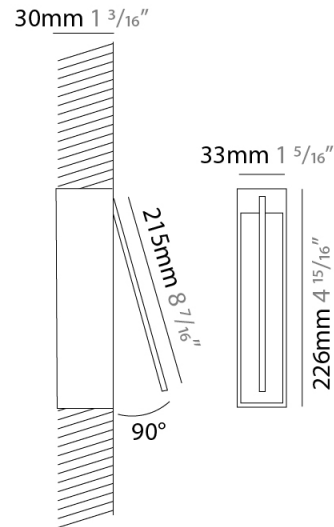

GENERAL

Series: Spillo
 Subseries: Spillo 1 Rod
 Brand: Icone
 Division: Design
 Mounting Type: Recessed
 Mounting Location: Wall
 Subcategory: Ambient

PHYSICAL

Shape: Rectangle
 Width (mm): 33
 Width (in): 1 ⁵/₁₆
 Height (mm): 126
 Height (in): 4 ¹⁵/₁₆
 Min. Recessing Depth (mm): 30
 Min. Recessing Depth (in): 1 ³/₁₆
 Light Distribution: Adjustable
[Fixture Finish: WHI / BLK / CHR / BGD](#)
 Fixture Material: Brass

GENERAL

Series: Spillo
 Subseries: Spillo 1 Rod
 Brand: Icone
 Division: Design
 Mounting Type: Recessed
 Mounting Location: Wall
 Subcategory: Ambient

PHYSICAL

Shape: Rectangle
 Width (mm): 33
 Width (in): 1 ⁵/₁₆
 Height (mm): 226
 Height (in): 8 ⁷/₈
 Min. Recessing Depth (mm): 30
 Min. Recessing Depth (in): 1 ³/₁₆
 Light Distribution: Adjustable
[Fixture Finish: WHI / BLK / CHR / BGD](#)
 Fixture Material: Brass

LED

[Color Temperature \(°K\): 2700 / 3000](#)
 Nominal Lumen (lm): 220
 CRI: >90 CRI
 Lamp Life (hrs): 50000

OPTICAL

Adjustability: Tilt 120°

RATINGS AND CERTIFICATIONS

Certified By: Certified for North American Standards
 IP rating: IP20