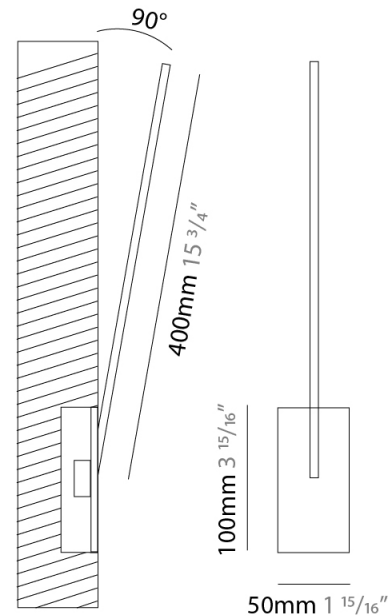

PROJECT
TYPE
SPECIFIER
QUANTITY
DATE

SPILLO 1 ROD RECESSED

D46014- -
base number   Color   Finish
                         Temperature   Options

1. To build a product code in our configurator select the specify button on the base model # product page
2. To build a manual product code on this datasheet choose from the options listed below in blue font and add the suffix to the base model #

GENERAL

Series: Spillo
Subseries: Spillo 1 Rod
Brand: Icone
Division: Design
Mounting Type: Recessed
Mounting Location: Wall
Subcategory: Ambient

PHYSICAL

Shape: Rectangle
Width (mm): 50
Width (in): 1 ¹⁵/₁₆
Height (mm): 400
Height (in): 15 ³/₄
Light Distribution: Adjustable
Fixture Finish: WHI / BLK / CHR / BGD
Fixture Material: Brass

ELECTRICAL

Lamp Type: LED
Total Output Wattage (W): 4.8
Dimming: 0-10V Dimming
Driver Included: No
Driver Location: Remote
Driver Type: Constant Voltage - 120Vac
Driver Class: Class 2
Input Voltage (V): 120
Output Voltage (V): 12
Upon Request: (Not included, see components) 0-10Vdc dimming / 277Vac

LED

Color Temperature (°K): 2700 / 3000
Nominal Lumen (lm): 440
CRI: >90 CRI
Lamp Life (hrs): 50000

OPTICAL

Adjustability: Tilt 120°

RATINGS AND CERTIFICATIONS

Certified By: Certified for North American Standards
IP rating: IP20