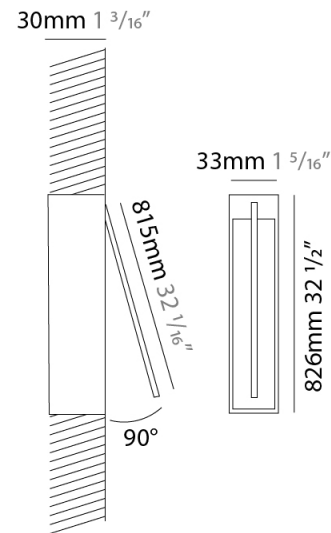

SPILLO 1 ROD RECESSED

D46009- -

base number
Color   Finish
Temperature   Options

1. To build a product code in our configurator select the specify button on the base model # product page
2. To build a manual product code on this datasheet choose from the options listed below in blue font and add the suffix to the base model #

GENERAL

Series: Spillo
Subseries: Spillo 1 Rod
Brand: Icone
Division: Design
Mounting Type: Recessed
Mounting Location: Wall
Subcategory: Ambient

PHYSICAL

Shape: Rectangle
Width (mm): 33
Width (in): 1 ⁵/₁₆
Height (mm): 826
Height (in): 32 ¹/₂
Min. Recessing Depth (mm): 30
Min. Recessing Depth (in): 1 ³/₁₆
Light Distribution: Adjustable
[Fixture Finish: WHI / BLK / CHR / BGD](#)
Fixture Material: Brass

ELECTRICAL

Lamp Type: LED
Total Output Wattage (W): 10.56
Dimming: 0-10V Dimming
Driver Included: No
Driver Location: Remote
Driver Type: Constant Voltage - 120Vac
Driver Class: Class 2
Input Voltage (V): 120
Output Voltage (V): 12
Upon Request: (Not included, see components) 0-10Vdc dimming / 277Vac

LED

[Color Temperature (°K): 2700 / 3000](#)
Nominal Lumen (lm): 880
CRI: >90 CRI
Lamp Life (hrs): 50000

OPTICAL

Adjustability: Tilt 120°

RATINGS AND CERTIFICATIONS

Certified By: Certified for North American Standards
IP rating: IP20

PROJECT
TYPE
SPECIFIER
QUANTITY
DATE