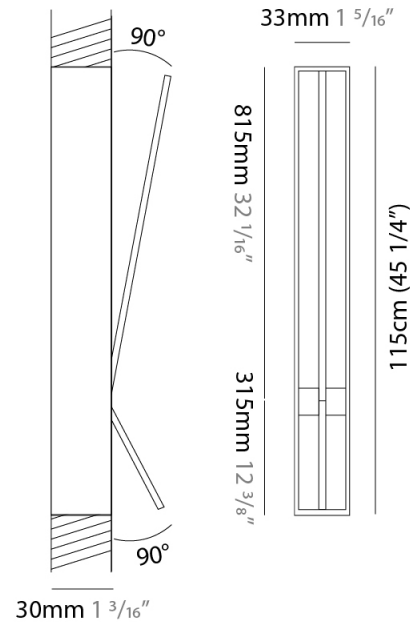

PROJECT	_____
TYPE	_____
SPECIFIER	_____
QUANTITY	_____
DATE	_____

SPILLO 2 ROD RECESSED

D46027- _____ - _____

base number   Color   Finish
Temperature   Options

1. To build a product code in our configurator select the specify button on the base model # product page
2. To build a manual product code on this datasheet choose from the options listed below in blue font and add the suffix to the base model #

GENERAL

Series: Spillo
Subseries: Spillo 2 Rod
Brand: Icone
Division: Design
Mounting Type: Recessed
Mounting Location: Wall
Subcategory: Ambient

PHYSICAL

Shape: Rectangle
Width (mm): 33
Width (in): 1 ⁵/₁₆
Height (mm): 1150
Height (in): 45 ¹/₄
Min. Recessing Depth (mm): 30
Min. Recessing Depth (in): 1 ³/₁₆
Light Distribution: Adjustable
Fixture Finish: WHI / BLK / CHR / BGD
Fixture Material: Brass

ELECTRICAL

Lamp Type: LED
Total Output Wattage (W): 14.52
Dimming: 0-10V Dimming
Driver Included: No
Driver Location: Remote
Driver Type: Constant Voltage - 120Vac
Driver Class: Class 2
Input Voltage (V): 120 - 277
Output Voltage (V): 12
Upon Request: (Not included, see components) 0-10Vdc dimming / 277Vac

LED

Color Temperature (°K): 2700 / 3000
Nominal Lumen (lm): 1210
CRI: >90 CRI
Lamp Life (hrs): 50000

OPTICAL

Adjustability: Tilt 90°

RATINGS AND CERTIFICATIONS

Certified By: Certified for North American Standards
IP rating: IP20