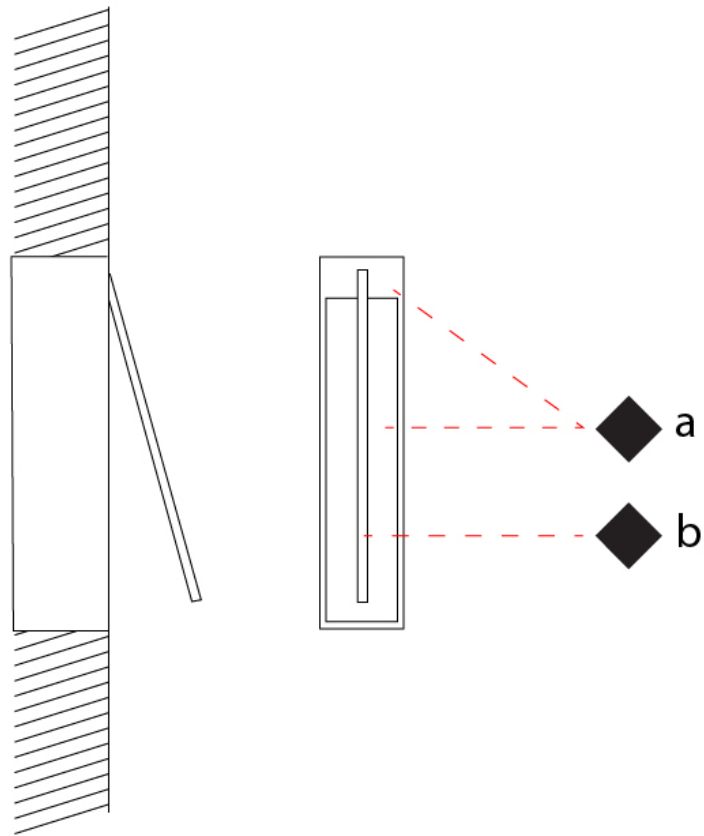

SPILO 1 ROD RECESSED

D46007-

PROJECT
TYPE
SPECIFIER
QUANTITY
DATE

D