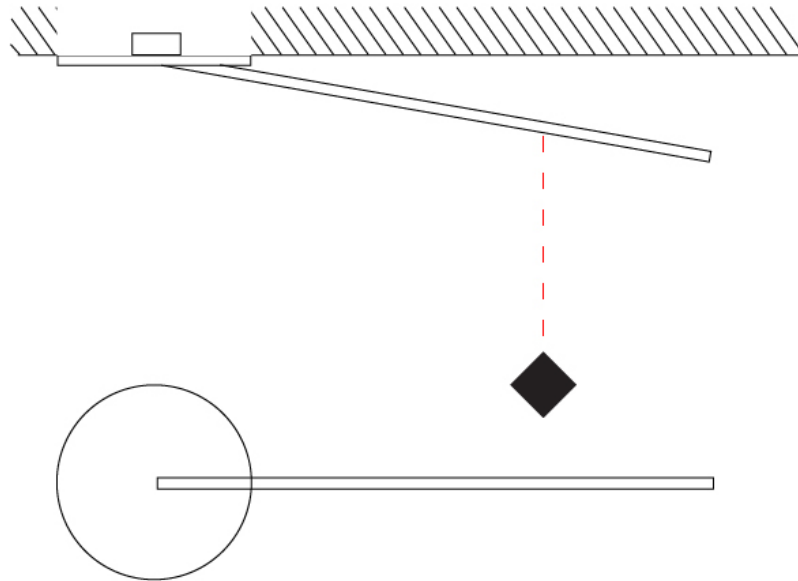

SPILO 1 ROD RECESSED

D46025-

PROJECT
TYPE
SPECIFIER
QUANTITY
DATE

D