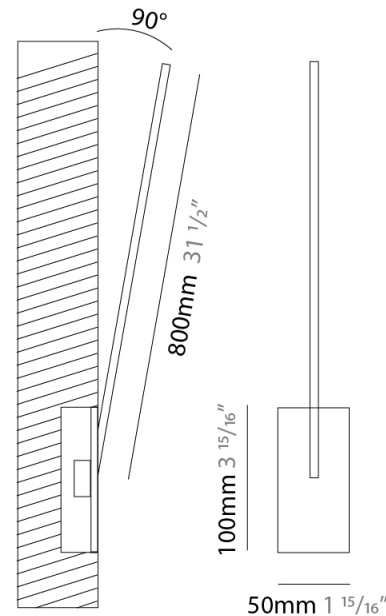

PROJECT	_____
TYPE	_____
SPECIFIER	_____
QUANTITY	_____
DATE	_____

SPILLO 1 ROD RECESSED

D46018- _____ - _____
base number   Color   Finish
                                         Temperature   Options

1. To build a product code in our configurator select the specify button on the base model # product page
2. To build a manual product code on this datasheet choose from the options listed below in blue font and add the suffix to the base model #

GENERAL

Series: Spillo
Subseries: Spillo 1 Rod
Brand: Icone
Division: Design
Mounting Type: Recessed
Mounting Location: Wall
Subcategory: Ambient

PHYSICAL

Shape: Rectangle
Width (mm): 50
Width (in): 1 ¹⁵/₁₆
Height (mm): 800
Height (in): 31 ¹/₂
Light Distribution: Adjustable
Fixture Finish: [WHI](#) / [BLK](#) / [CHR](#) / [BGD](#)
Fixture Material: Brass

ELECTRICAL

Lamp Type: LED
Total Output Wattage (W): 10.56
Dimming: 0-10V Dimming
Driver Included: No
Driver Location: Remote
Driver Type: Constant Voltage - 120Vac
Driver Class: Class 2
Input Voltage (V): 120
Output Voltage (V): 12
Upon Request: (Not included, see components) 0-10Vdc dimming / 277Vac

LED

Color Temperature (°K): [2700](#) / [3000](#)
Nominal Lumen (lm): 880
CRI: >90 CRI
Lamp Life (hrs): 50000

OPTICAL

Adjustability: Tilt 120°

RATINGS AND CERTIFICATIONS

Certified By: Certified for North American Standards
IP rating: IP20