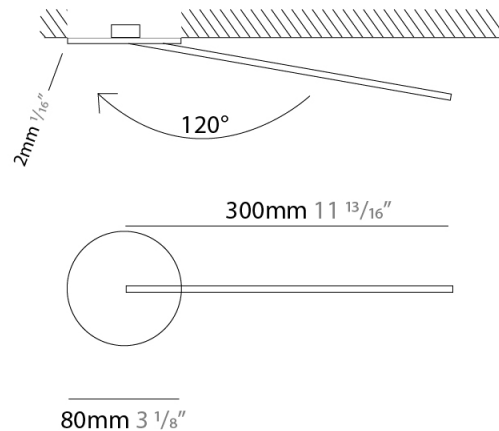

PROJECT
TYPE
SPECIFIER
QUANTITY
DATE

SPILLO 1 ROD RECESSED

D46021- -
base number   Color   Finish
                          Temperature   Options

1. To build a product code in our configurator select the specify button on the base model # product page
2. To build a manual product code on this datasheet choose from the options listed below in blue font and add the suffix to the base model #

GENERAL

Series: Spillo
Subseries: Spillo 1 Rod
Brand: Icone
Division: Design
Mounting Type: Recessed
Mounting Location: Wall
Subcategory: Ambient

PHYSICAL

Shape: Rectangle
Width (mm): 50
Width (in): 1 ¹⁵/₁₆
Height (mm): 300
Height (in): 11 ¹³/₁₆
Light Distribution: Adjustable
Fixture Finish: WHI / BLK / CHR / BGD
Fixture Material: Brass

ELECTRICAL

Lamp Type: LED
Total Output Wattage (W): 3.96
Dimming: 0-10V Dimming
Driver Included: No
Driver Location: Remote
Driver Type: Constant Voltage - 120 / 277Vac
Driver Class: Class 2
Input Voltage (V): 120 - 277
Output Voltage (V): 12
Upon Request: (Not included, see components) 0-10Vdc dimming / 277Vac

LED

Color Temperature (°K): 2700 / 3000
Nominal Lumen (lm): 330
CRI: >90 CRI
Lamp Life (hrs): 50000

OPTICAL

Adjustability: Tilt 120°

RATINGS AND CERTIFICATIONS

Certified By: Certified for North American Standards
IP rating: IP20