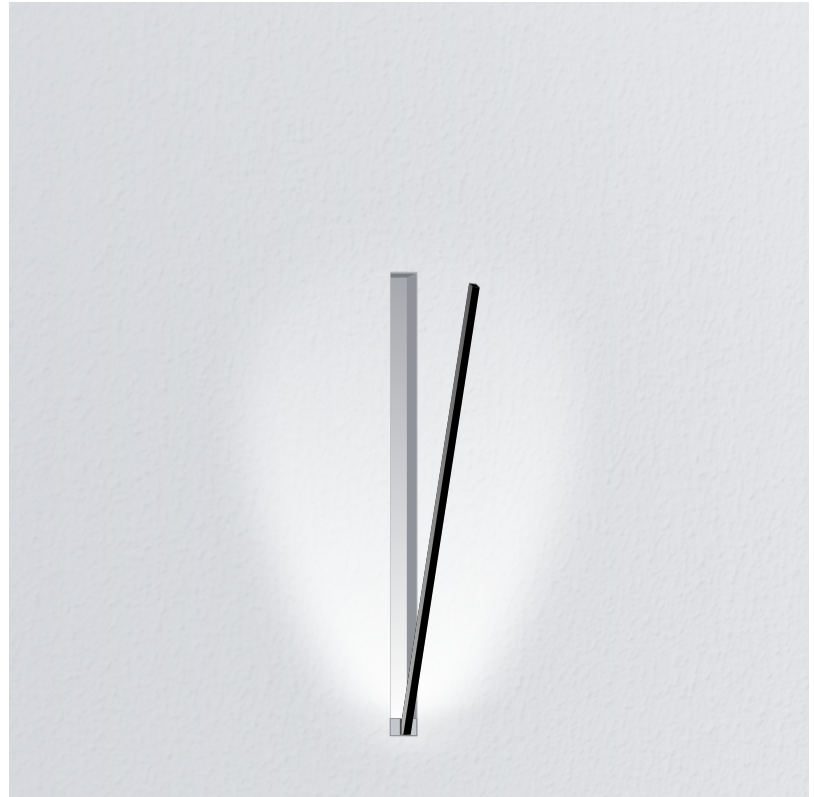

PROJECT
TYPE
SPECIFIER
QUANTITY
DATE

SPILLO 1 ROD RECESSED

D46007- -

base number   Color   Finish
Temperature   Options

1. To build a product code in our configurator select the specify button on the base model # product page
2. To build a manual product code on this datasheet choose from the options listed below in blue font and add the suffix to the base model #

GENERAL

Series: Spillo
Subseries: Spillo 1 Rod
Brand: Icone
Division: Design
Mounting Type: Recessed
Mounting Location: Wall
Subcategory: Ambient

PHYSICAL

Shape: Rectangle
Width (mm): 33
Width (in): 1 ⁵/₁₆
Height (mm): 526
Height (in): 20 ¹¹/₁₆
Min. Recessing Depth (mm): 30
Min. Recessing Depth (in): 1 ³/₁₆
Light Distribution: Adjustable
Fixture Finish: WHI / BLK / CHR / BGD
Fixture Material: Brass

ELECTRICAL

Lamp Type: LED
Total Output Wattage (W): 6.6
Dimming: 0-10V Dimming
Driver Included: No
Driver Location: Remote
Driver Type: Constant Voltage - 120 / 277Vac
Driver Class: Class 2
Input Voltage (V): 120 - 277
Output Voltage (V): 12
Upon Request: (Not included, see components) 0-10Vdc dimming / 277Vac

LED

Color Temperature (°K): 2700 / 3000
Nominal Lumen (lm): 550
CRI: >90 CRI
Lamp Life (hrs): 50000

OPTICAL

Adjustability: Tilt 120°

RATINGS AND CERTIFICATIONS

Certified By: Certified for North American Standards
IP rating: IP20