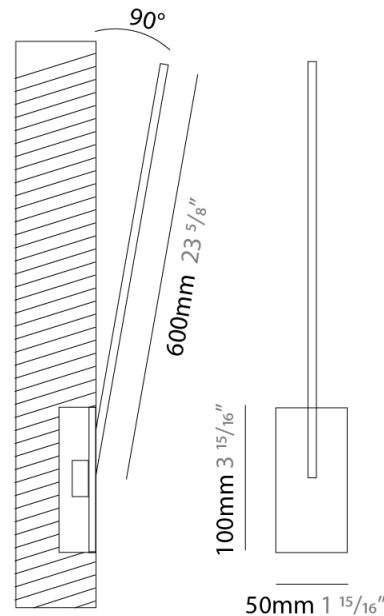

PROJECT	_____
TYPE	_____
SPECIFIER	_____
QUANTITY	_____
DATE	_____

SPILLO 1 ROD RECESSED

D46016- _____ - _____
base number   Color   Finish
                          Temperature   Options

1. To build a product code in our configurator select the specify button on the base model # product page
2. To build a manual product code on this datasheet choose from the options listed below in blue font and add the suffix to the base model #

GENERAL

Series: Spillo
Subseries: Spillo 1 Rod
Brand: Icone
Division: Design
Mounting Type: Recessed
Mounting Location: Wall
Subcategory: Ambient

PHYSICAL

Shape: Rectangle
Width (mm): 50
Width (in): 1 ¹⁵/₁₆
Height (mm): 600
Height (in): 23 ⁵/₈
Light Distribution: Adjustable
Fixture Finish: WHI / BLK / CHR / BGD
Fixture Material: Brass

ELECTRICAL

Lamp Type: LED
Total Output Wattage (W): 7.92
Dimming: 0-10V Dimming
Driver Included: No
Driver Location: Remote
Driver Type: Constant Voltage - 120Vac
Driver Class: Class 2
Input Voltage (V): 120
Output Voltage (V): 12
Upon Request: (Not included, see components) 0-10Vdc dimming / 277Vac

LED

Color Temperature (°K): 2700 / 3000
Nominal Lumen (lm): 660
CRI: >90 CRI
Lamp Life (hrs): 50000

OPTICAL

Adjustability: Tilt 120°

RATINGS AND CERTIFICATIONS

Certified By: Certified for North American Standards
IP rating: IP20