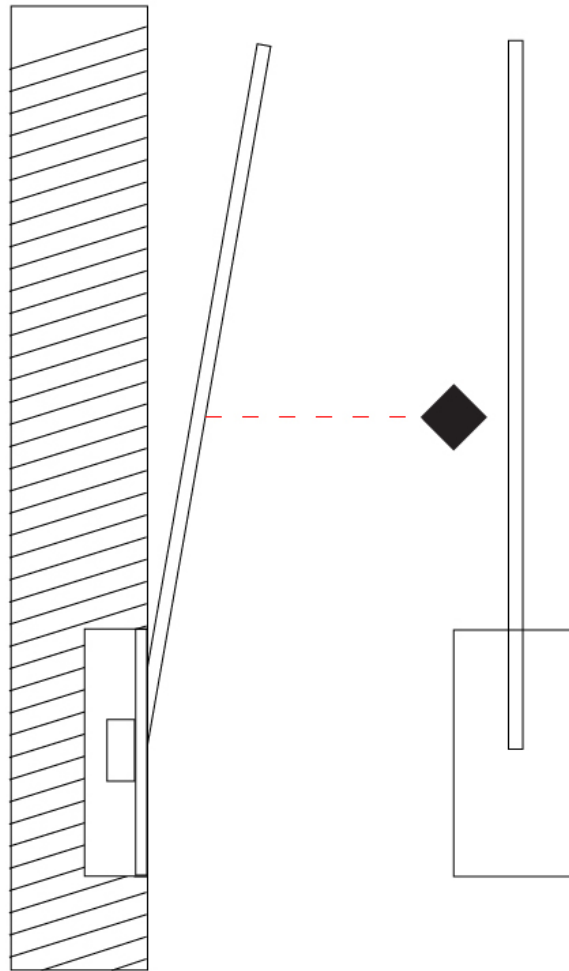

SPILLO 1 ROD RECESSED

D46013-

PROJECT

TYPE

SPECIFIER

QUANTITY

DATE

D