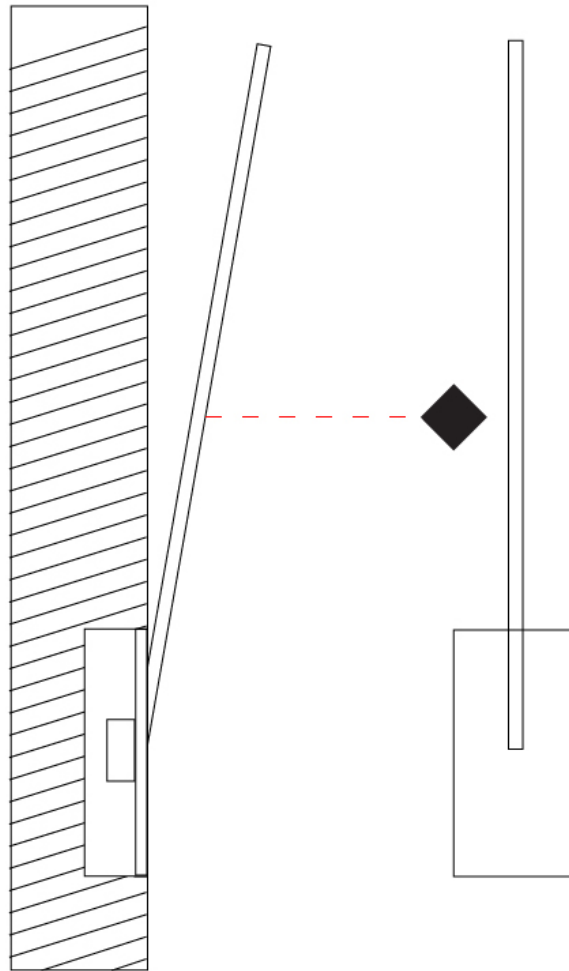

SPILLO 1 ROD RECESSED

D46012-

PROJECT _____

TYPE _____

SPECIFIER _____

QUANTITY _____

DATE _____

D