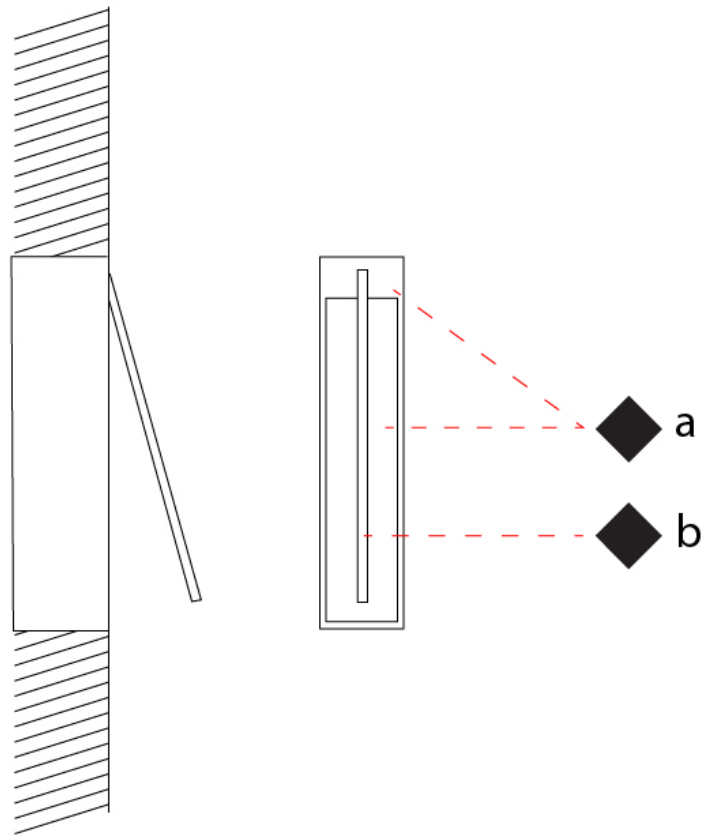

SPILLO 1 ROD RECESSED

D46004-

PROJECT _____

TYPE _____

SPECIFIER _____

QUANTITY _____

DATE _____

D