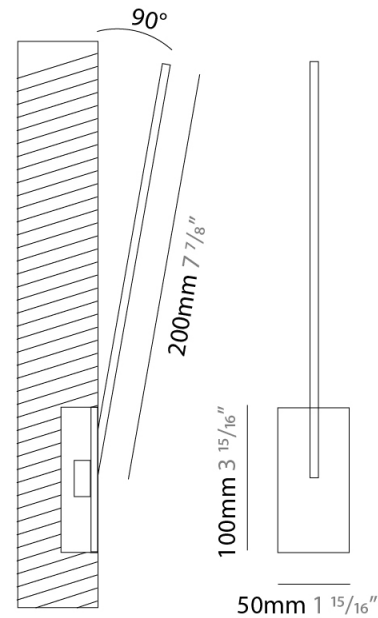

PROJECT	_____
TYPE	_____
SPECIFIER	_____
QUANTITY	_____
DATE	_____

SPILLO 1 ROD RECESSED

D46012- _____ - _____
base number   Color   Finish
                         Temperature   Options

1. To build a product code in our configurator select the specify button on the base model # product page
2. To build a manual product code on this datasheet choose from the options listed below in blue font and add the suffix to the base model #

GENERAL

Series: Spillo
Subseries: Spillo 1 Rod
Brand: Icone
Division: Design
Mounting Type: Recessed
Mounting Location: Wall
Subcategory: Ambient

PHYSICAL

Shape: Rectangle
Width (mm): 50
Width (in): 1 15/16
Height (mm): 200
Height (in): 7 7/8
Light Distribution: Adjustable
Fixture Finish: WHI / BLK / CHR / BGD
Fixture Material: Brass

ELECTRICAL

Lamp Type: LED
Total Output Wattage (W): 2.64
Dimming: 0-10V Dimming
Driver Included: No
Driver Location: Remote
Driver Type: Constant Voltage - 120 / 277Vac
Driver Class: Class 2
Input Voltage (V): 120 - 277
Output Voltage (V): 12
Upon Request: (Not included, see components) 0-10Vdc dimming / 277Vac

LED

Color Temperature (°K): 2700 / 3000
Nominal Lumen (lm): 220
CRI: >90 CRI
Lamp Life (hrs): 50000

OPTICAL

Adjustability: Tilt 120°

RATINGS AND CERTIFICATIONS

Certified By: Certified for North American Standards
IP rating: IP20