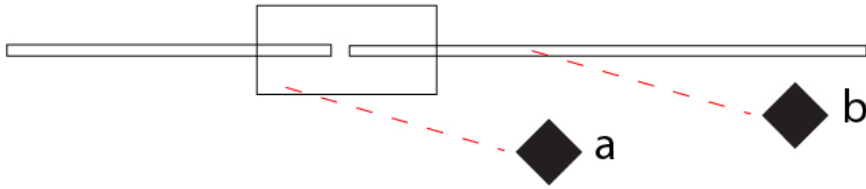

SPILLO 2 ROD RECESSED

D46031-

PROJECT
TYPE
SPECIFIER
QUANTITY
DATE

D